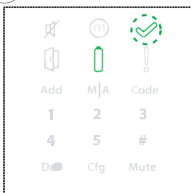

1-2-3-4-5-#

Implicit

4