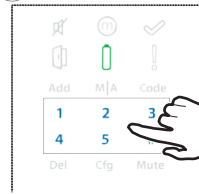

QR code
IOS

QR code
Android

Setare cod administrator

1

3 sec.

Start!

2

"Cod"

3

1-2-3-4-5-#

Implicit

4

5

"4 la 10 cifre"-#

Cod admin

6