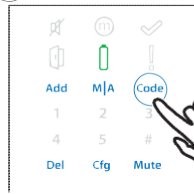

QR code
IOS

QR code
Android

Setare cod administrator

1

3 sec.

Start!

2

"Cod"